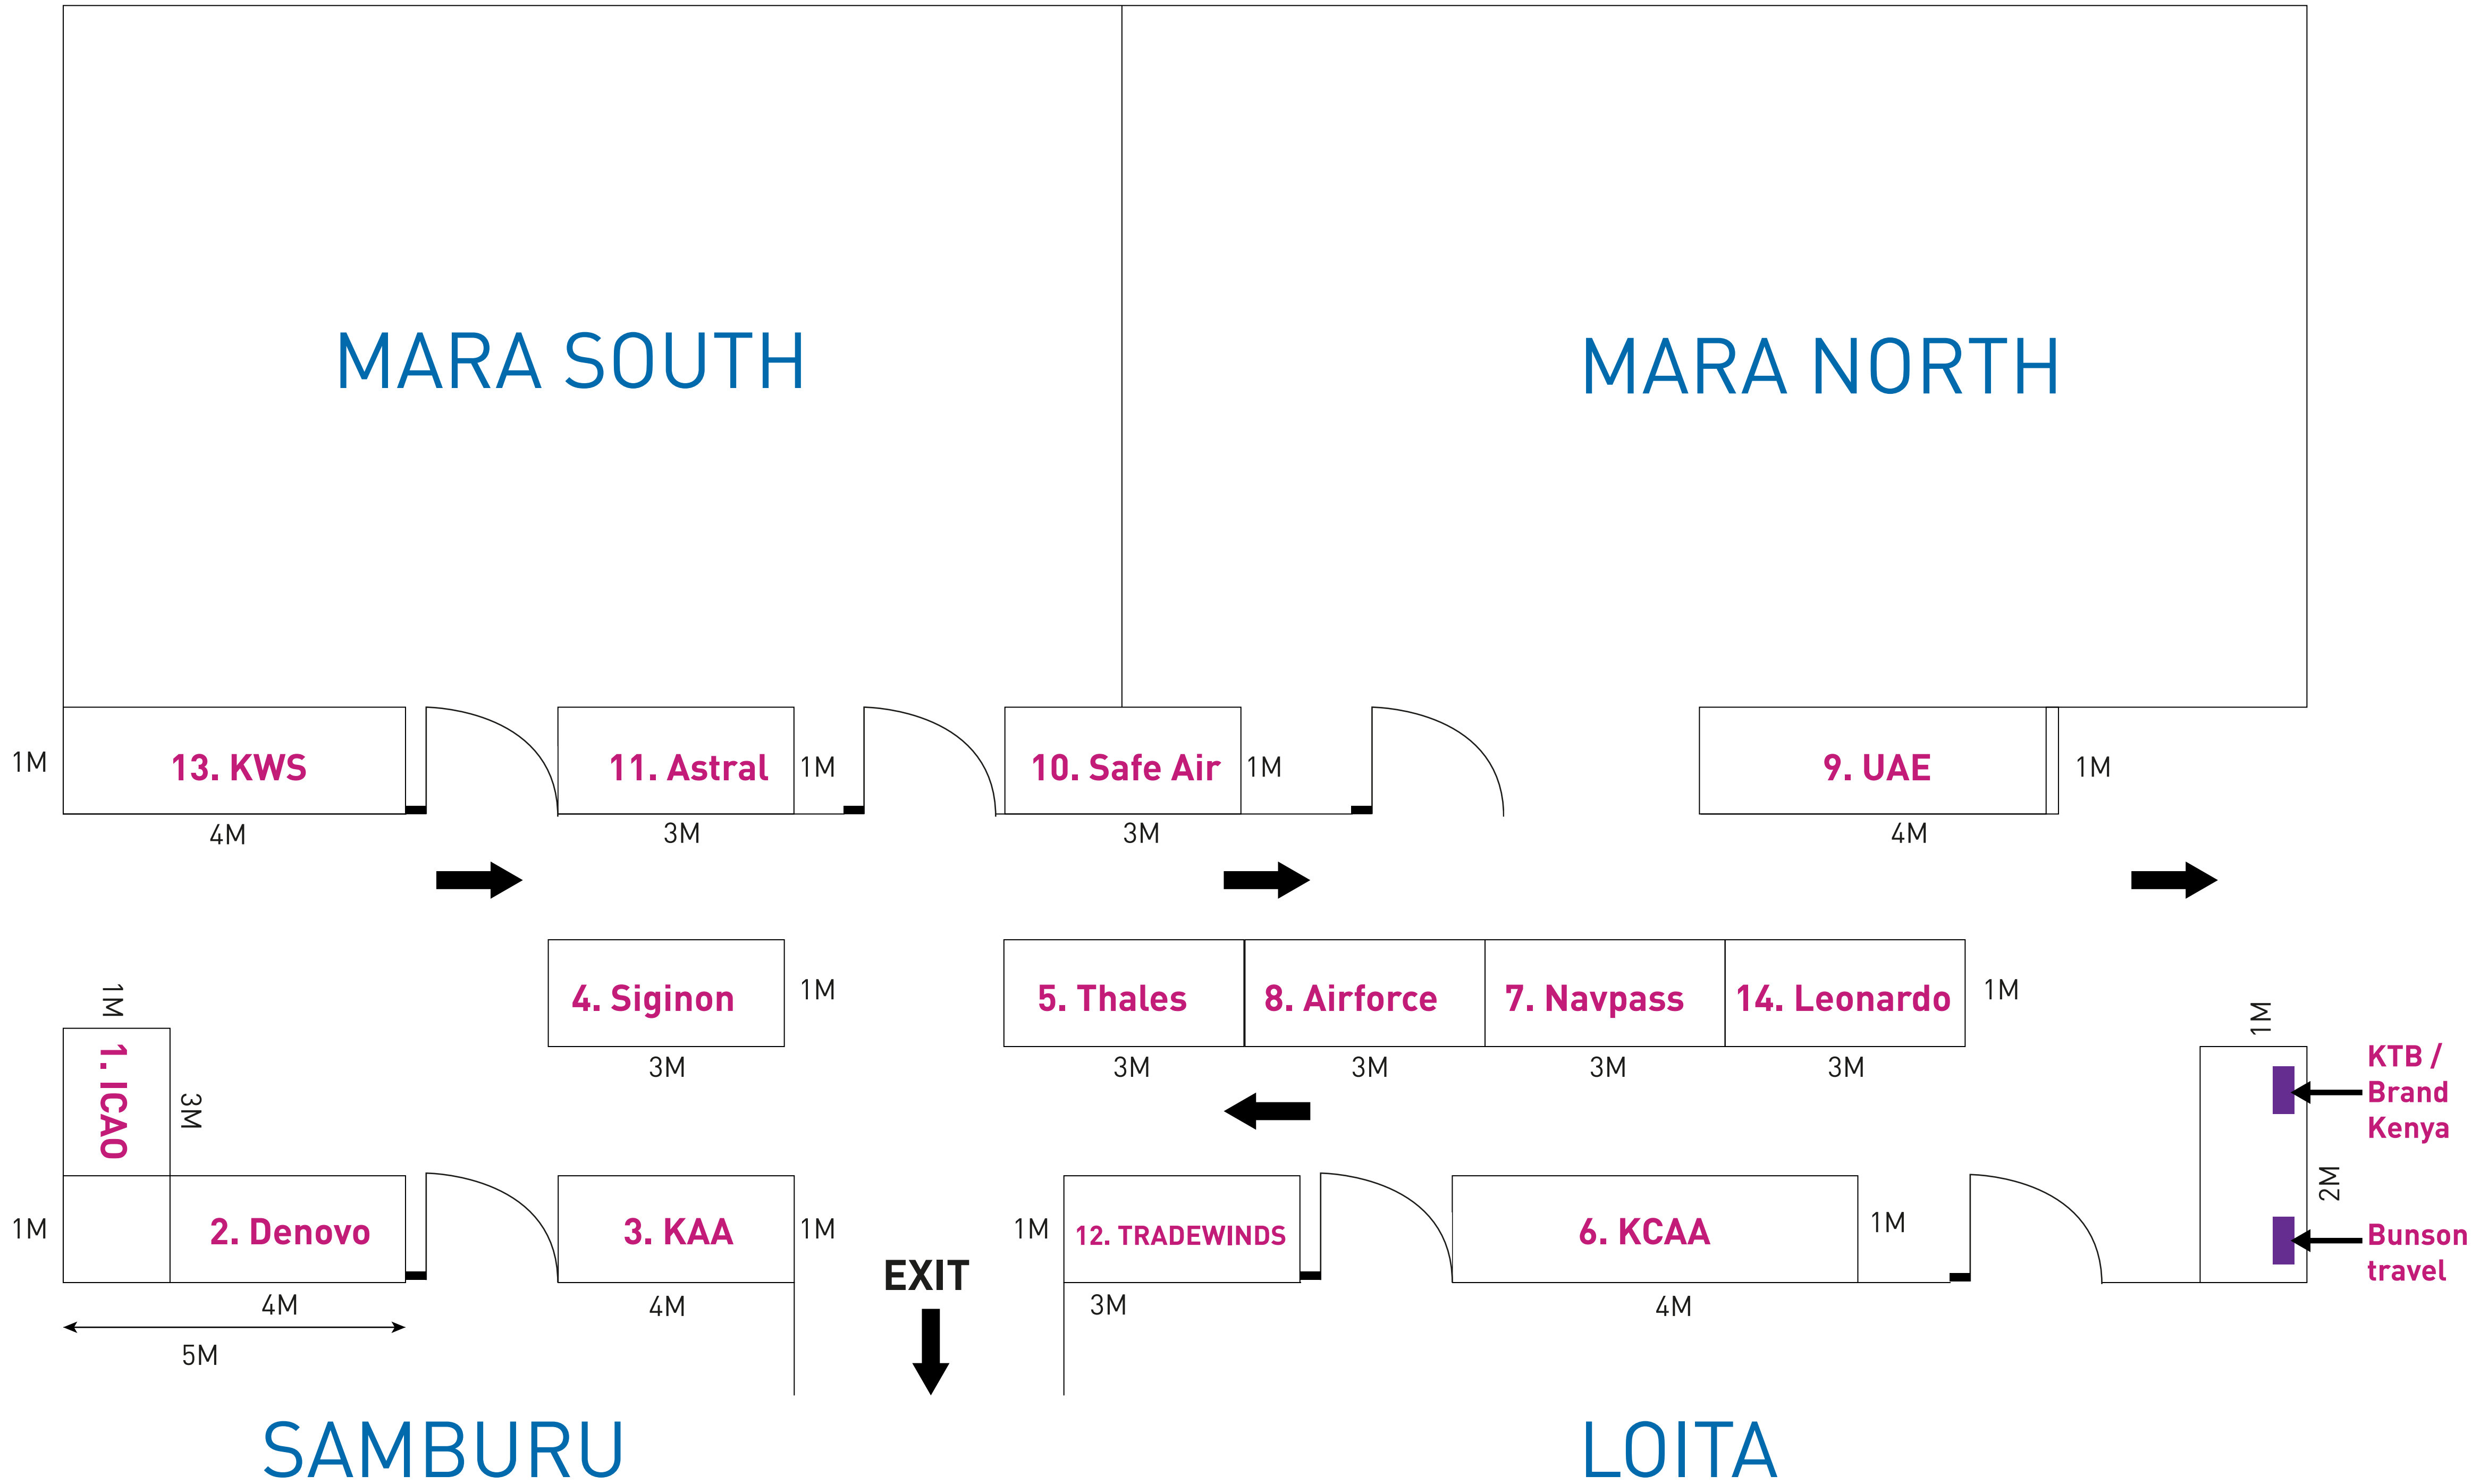

ICAO

ICAN2018

FLOOR PLAN (MARA SOUTH AND MARA NORTH)

MARA SOUTH

MARA NORTH

KEY

DOOR  TABLES 